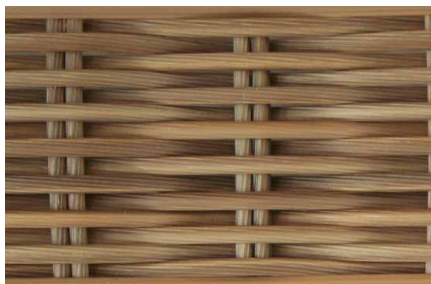

RAUCORD CREATIVE – LOOM COLLECTION

DESIGN WITH A TWIST

INNOVATIVE PATENTED DESIGN

The RAUCORD Loom collection features the **360-degree twisted effect** which makes it a true look-alike to the original paper loom. With RAUCORD Loom, you can have furniture that recreates the **elegance of paper loom** and bears the trademark sturdiness of **high-quality RAUCORD**. All this is made possible with the patented design development from REHAU.

MAINTENANCE FREE – EVEN OUTDOORS

Unlike paper loom, our loom material features the known ‘no-maintenance’ RAUCORD quality. **Non-fading colours** ensure the furniture stays as new even in harsh outdoor conditions without any need for post production treatment.

INTENSE COLOUR THAT STAYS

RAUCORD CREATIVE – LOOM COLLECTION

COLOUR SELECTION

All colours are available in two Loom sizes: 2.2mm and 1.8mm.

Terracotta Red (668L)

Cedar (663L)

Loom Java (012B)

Graphite Black (654L)