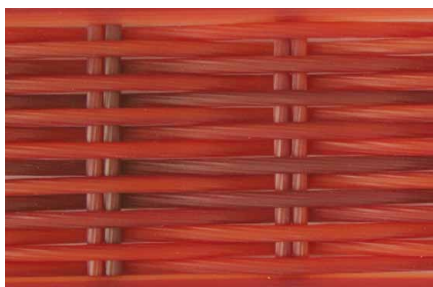

RAUCORD CREATIVE – LOOM COLLECTION

DESIGN WITH A TWIST

INNOVATIVE PATENTED DESIGN

The RAUCORD Loom collection features the **360-degree twisted effect** which makes it a true look-alike to the original paper loom. With RAUCORD Loom, you can have furniture that recreates the **elegance of paper loom** and bears the trademark sturdiness of **high-quality RAUCORD**. All this is made possible with the patented design development from REHAU.

MAINTENANCE FREE – EVEN OUTDOORS

Unlike paper loom, our loom material features the known ‘no-maintenance’ RAUCORD quality. **Non-fading colours** ensure the furniture stays as new even in harsh outdoor conditions without any need for post production treatment.

INTENSE COLOUR THAT STAYS

RAUCORD CREATIVE – LOOM COLLECTION

COLOUR SELECTION

All colours are available in two Loom sizes: 2.2mm and 1.8mm.

Terracotta Red (668L)

Cedar (663L)

Loom Java (012B)

Graphite Black (654L)