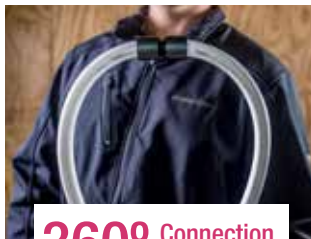

360° Connection
Control

EVERLOC+ uses one consistent technique that your team will master after just a few connections. You're in control, start to finish.