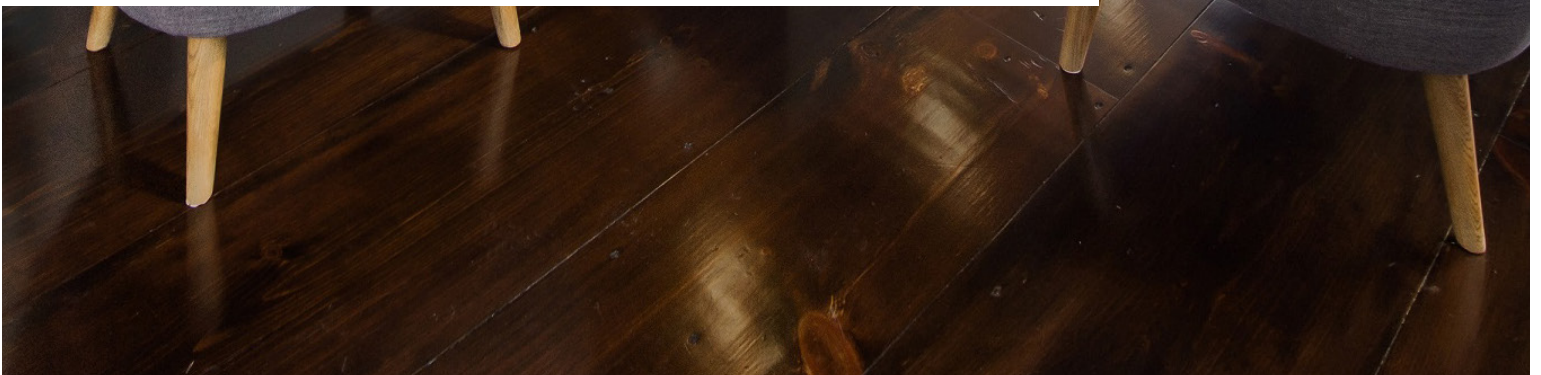

ESANA MEDSPA SURGERY CENTER

REHAU Cabinet Solutions

Project Profile

When the Emphasis Is on Looks, RAUVISIO Crystal Is the Choice

At ESANA Plastic Surgery Center and MedSpa in New Haven, Connecticut, physicians Deborah Pan and Javier Davila provide sophisticated aesthetic care, helping patients enhance and maintain a natural youthful beauty. Their service is all about appearance, so it was not surprising when the physicians decided to open a second facility in Guilford, Connecticut, in 2017, the look and feel of the new center was given high importance.

“The fact that they used the one product throughout is unique,” says Jeff Carter, owner of The Westmont Group, LLC, a West Haven-based cabinet maker and fabricator that completed the work for the new surgical center. “Being plastic surgeons, the owners wanted everything to look great. The gloss of RAUVISIO’s finish and its affordability make it a no-brainer. I don’t know of another product that meets those two guidelines so well. It’s a sexy gloss finish that looks very European.”