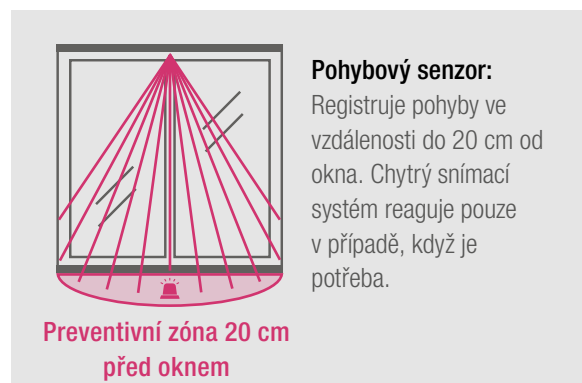

JEDNODUCHÝ PRINCIP, VELKÝ ÚČINEK

Smart Guard tak lupiče odradí dříve, než vznikne škoda

Spolehněte se na cílené odstrašení, které nenarušuje vzhled vašich oken. Systém Smart Guard je nenápadně zabudovaný do rámu oken a dveří a aktivně zajišťuje preventivní bezpečnost. Inteligentní senzor zaregistruje lupiče a následně automaticky spustí obranný program.

Vysílač:
Lupiče navíc odstraší akustický signál.

Kontrolka:
Rozsvícením lupiči signalizuje, že byl odhalen.

Inteligentní senzor registruje lupiče.

Vizuální předběžné varování lupiče pomocí kontrolky.

Pokud to lupiče neodradí, aktivuje se další stupeň a...

...následuje akustické varování pomocí vysílače.

Příležitost dělá zloděje

Velká část všech vloupání nepřipadá na profesionály, nýbrž se jedná o příležitostné pokusy. Zde je cílené odstrašení zvláště účinné.