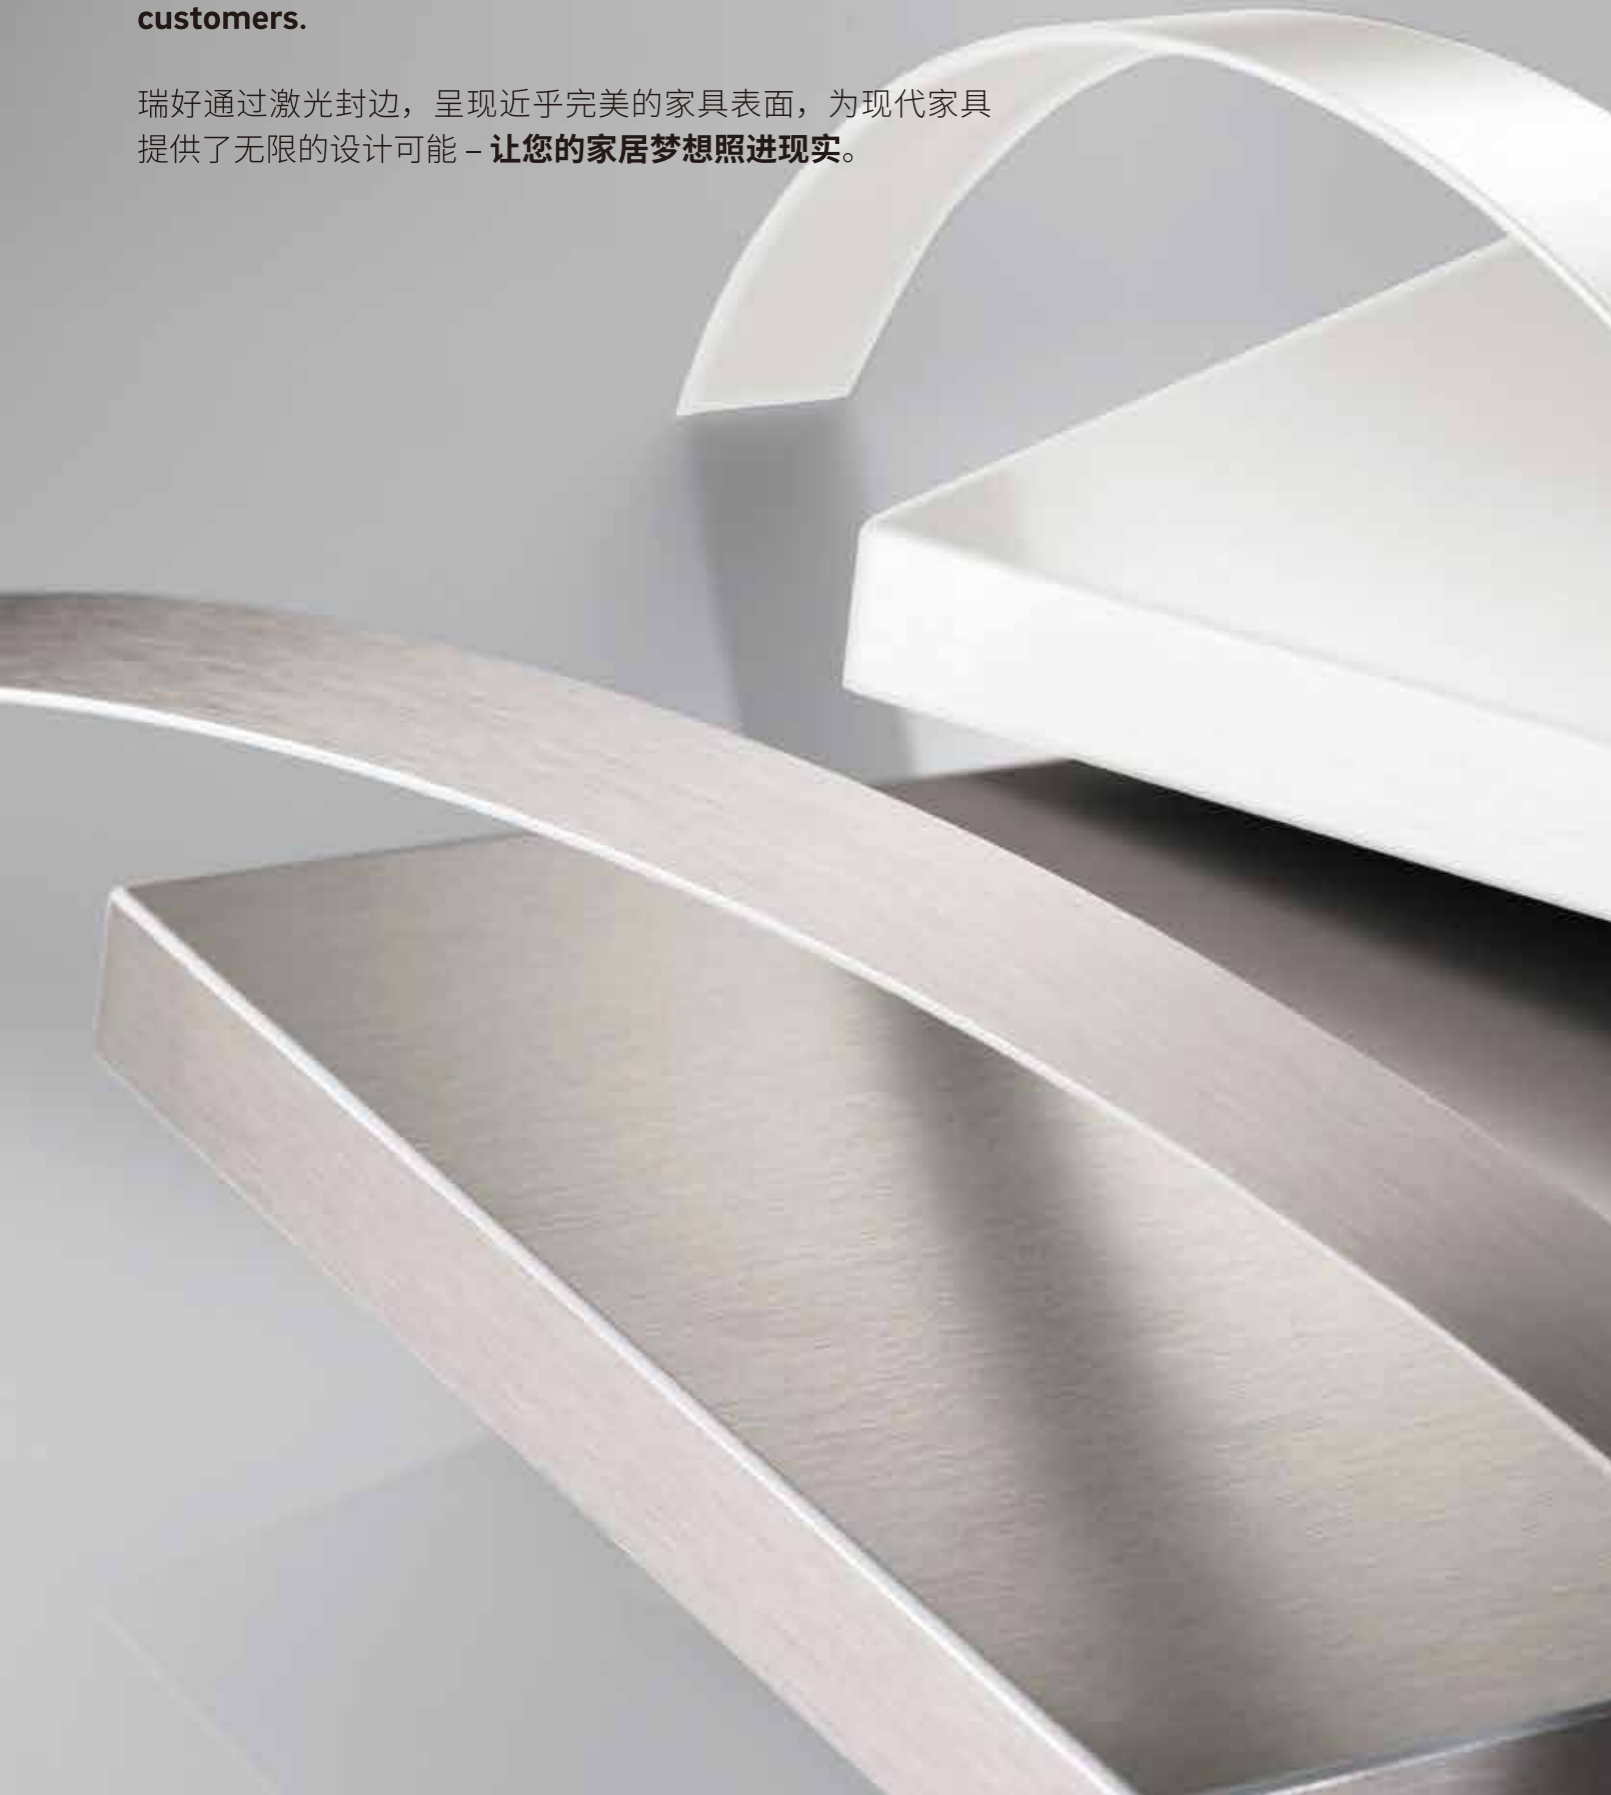

### What is REHAU LaserEdge?

REHAU LaserEdge™ is an adhesive-free edgeband with a co-extruded polymer functional layer replacing the traditional glue used to apply edgeband.

The technology allows for a superior and seamless joint between the edgeband and the board.