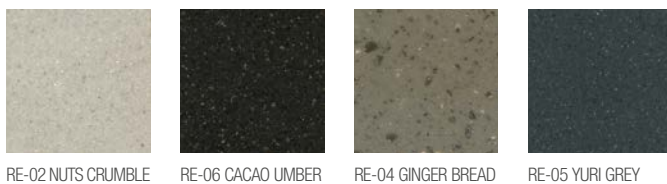

FARBINDEX / COLOR INDEX

RAUVISIO mineral / HANEX solid surfaces

Solid

T = Translucent

Therapy Collection

FARBINDEX / COLOR INDEX

RAUVISIO mineral / HANEX solid surfaces

Duo

D-024 SILVER WHITE

D-001 SILVER STONE

D-003 GOLD BROWN

D-039 NAVAJO

D-007 MIST

D-013 NIGHT LIGHT

D-028 BLACK BEAT

D-019 N-PINETREE

D-021 BLUEWAVE

D-104 GRAVITY

D-050 ZEPHYR

D-101 NANTUCKET

D-102 SEA SHORE

D-105 RHAPSODY

SCS = SCS zertifizierte Produkte (beinhaltet % Recyclingmaterial) / SCS certified recycled products, (including % of recycled material)