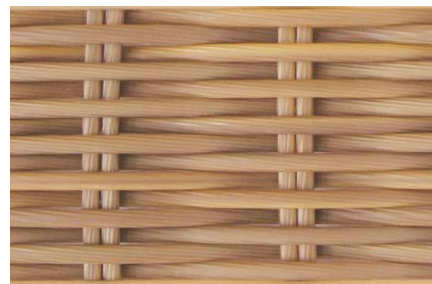

### COLOUR SELECTION

All colours are available in two Loom sizes: 2.2mm and 1.8mm.

Terracotta Red (668L)

Cedar (663L)

Loom Java (012B)

Graphite Black (654L)

Coffee Cream (651L)

Honeywicker (014B)