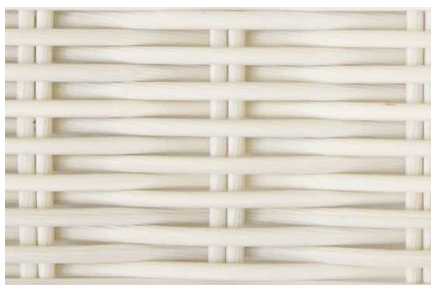

Whitewash (650L)