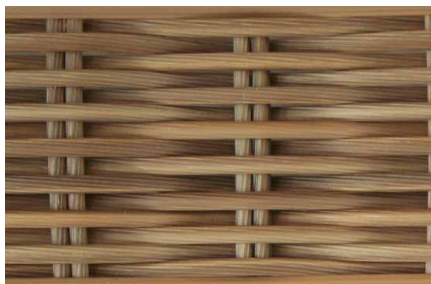

### COLOUR SELECTION

All colours are available in two Loom sizes: 2.2mm and 1.8mm.

Terracotta Red (668L)

Cedar (663L)

Loom Java (012B)

Graphite Black (654L)

Coffee Cream (651L)

Honeywicker (014B)