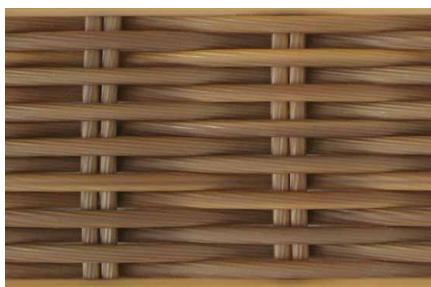

### COLOUR SELECTION

All colours are available in two Loom sizes: 2.2mm and 1.8mm.

Terracotta Red (668L)

Cedar (663L)

Loom Java (012B)

Graphite Black (654L)

Coffee Cream (651L)

Honeywicker (014B)