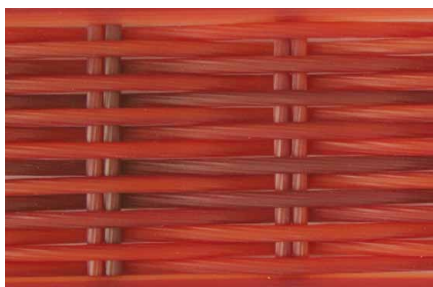

#### INNOVATIVE PATENTED DESIGN

The RAUCORD Loom collection features the **360-degree twisted effect** which makes it a true look-alike to the original paper loom. With RAUCORD Loom, you can have furniture that recreates the **elegance of paper loom** and bears the trademark sturdiness of **high-quality RAUCORD**. All this is made possible with the patented design development from REHAU.

#### MAINTENANCE FREE – EVEN OUTDOORS

Unlike paper loom, our loom material features the known 'no-maintenance' RAUCORD quality. **Non-fading colours** ensure the furniture stays as new even in harsh outdoor conditions without any need for post production treatment.

# INTENSE COLOUR THAT STAYS

### COLOUR SELECTION

All colours are available in two Loom sizes: 2.2mm and 1.8mm.

Terracotta Red (668L)

Cedar (663L)

Loom Java (012B)

Graphite Black (654L)

Coffee Cream (651L)

Honeywicker (014B)