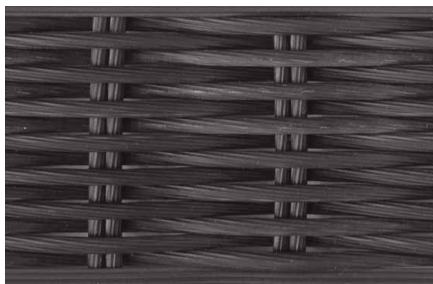

### COLOUR SELECTION

All colours are available in two Loom sizes: 2.2mm and 1.8mm.

Terracotta Red (668L)

Cedar (663L)

Loom Java (012B)

Graphite Black (654L)

Coffee Cream (651L)

Honeywicker (014B)