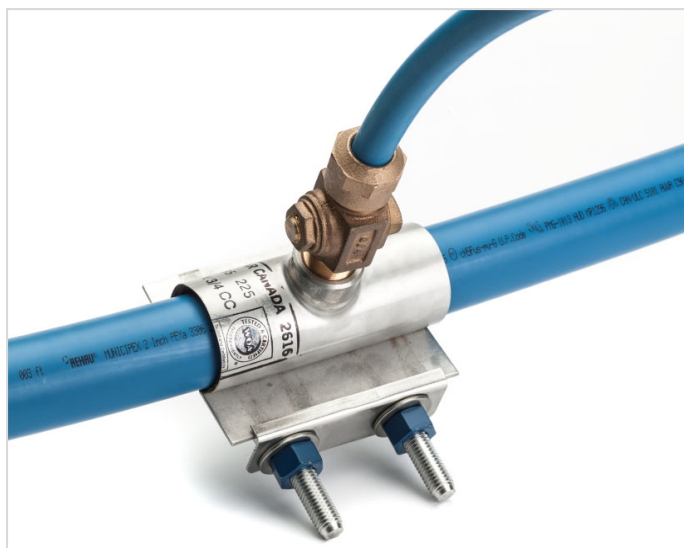

TECHNICAL BULLETIN TB259

SERVICE SADDLES FOR USE WITH 2 IN. MUNICIPEX PIPE

Product: MUNICIPEX PEXa Water Service Line
Date: 05 August 2019 (supersedes 06 August 2018)

Service saddles allow a quick and easy way to make service connections. MUNICIPEX is compatible with service saddles from a variety of manufacturers.

The following manufacturers have independently tested and approved their saddles for use with 2 in. MUNICIPEX water service line:

- **Romac 306-H Stainless Steel Service Saddle**
Romac Industries, Inc. – Bothell, WA
www.romacindustries.com
- **Ford FS313W Stainless Steel Saddle**
The Ford Meter Box Company, Inc. – Wabash, IN
www.fordmeterbox.com
- **Quick Cam[®] Hot Tap Saddle**
Total Piping Solutions, Inc. – Olean, NY
www.tps.us