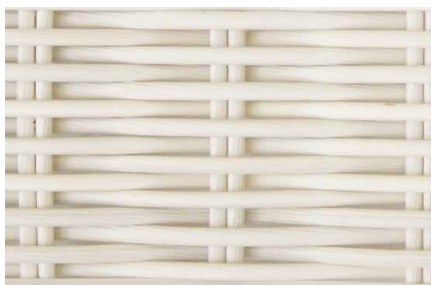

RAUCORD CREATIVE – LOOM COLLECTION

DESIGN WITH A TWIST

INNOVATIVE PATENTED DESIGN

The RAUCORD Loom collection features the **360-degree twisted effect** which makes it a true look-alike to the original paper loom. With RAUCORD Loom, you can have furniture that recreates the **elegance of paper loom** and bears the trademark sturdiness of **high-quality RAUCORD**. All this is made possible with the patented design development from REHAU.

INTENSE COLOUR THAT STAYS

RAUCORD CREATIVE – LOOM COLLECTION

COLOUR SELECTION

All colours are available in two Loom sizes: 2.2mm and 1.8mm.

Terracotta Red (668L)

Cedar (663L)

Loom Java (012B)

Graphite Black (654L)

Coffee Cream (651L)

Honeywicker (014B)

Pines (667L)

Whitewash (650L)

Rhino (666L)