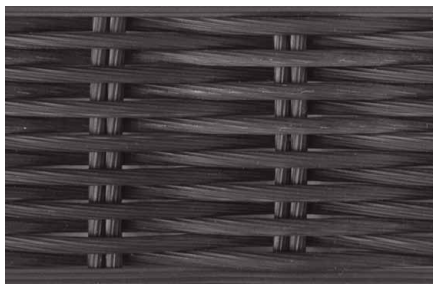

RAUCORD CREATIVE – LOOM COLLECTION

DESIGN WITH A TWIST

INNOVATIVE PATENTED DESIGN

The RAUCORD Loom collection features the **360-degree twisted effect** which makes it a true look-alike to the original paper loom. With RAUCORD Loom, you can have furniture that recreates the **elegance of paper loom** and bears the trademark sturdiness of **high-quality RAUCORD**. All this is made possible with the patented design development from REHAU.

INTENSE COLOUR THAT STAYS

RAUCORD CREATIVE – LOOM COLLECTION

COLOUR SELECTION

All colours are available in two Loom sizes: 2.2mm and 1.8mm.

Terracotta Red (668L)

Cedar (663L)

Loom Java (012B)

Graphite Black (654L)