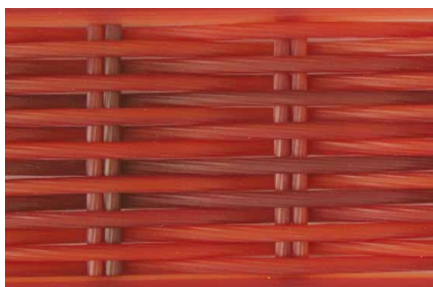

RAUCORD CREATIVE – LOOM COLLECTION

DESIGN WITH A TWIST

INNOVATIVE PATENTED DESIGN

The RAUCORD Loom collection features the **360-degree twisted effect** which makes it a true look-alike to the original paper loom. With RAUCORD Loom, you can have furniture that recreates the **elegance of paper loom** and bears the trademark sturdiness of **high-quality RAUCORD**. All this is made possible with the patented design development from REHAU.

MAINTENANCE FREE – EVEN OUTDOORS

Unlike paper loom, our loom material features the known 'no-maintenance' RAUCORD quality. **Non-fading colours** ensure the furniture stays as new even in harsh outdoor conditions without any need for post production treatment.

INTENSE COLOUR THAT STAYS

RAUCORD CREATIVE – LOOM COLLECTION

COLOUR SELECTION

All colours are available in two Loom sizes: 2.2mm and 1.8mm.

Terracotta Red (668L)

Cedar (663L)

Loom Java (012B)

Graphite Black (654L)