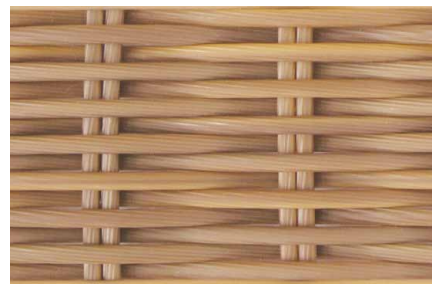

Honeywicker (014B)