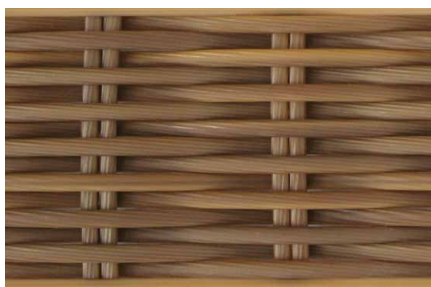

RAUCORD CREATIVE – LOOM COLLECTION

DESIGN WITH A TWIST

INNOVATIVE PATENTED DESIGN

The RAUCORD Loom collection features the **360-degree twisted effect** which makes it a true look-alike to the original paper loom. With RAUCORD Loom, you can have furniture that recreates the **elegance of paper loom** and bears the trademark sturdiness of **high-quality RAUCORD**. All this is made possible with the patented design development from REHAU.

INTENSE COLOUR THAT STAYS

RAUCORD CREATIVE – LOOM COLLECTION

COLOUR SELECTION

All colours are available in two Loom sizes: 2.2mm and 1.8mm.

Terracotta Red (668L)

Cedar (663L)

Loom Java (012B)

Graphite Black (654L)