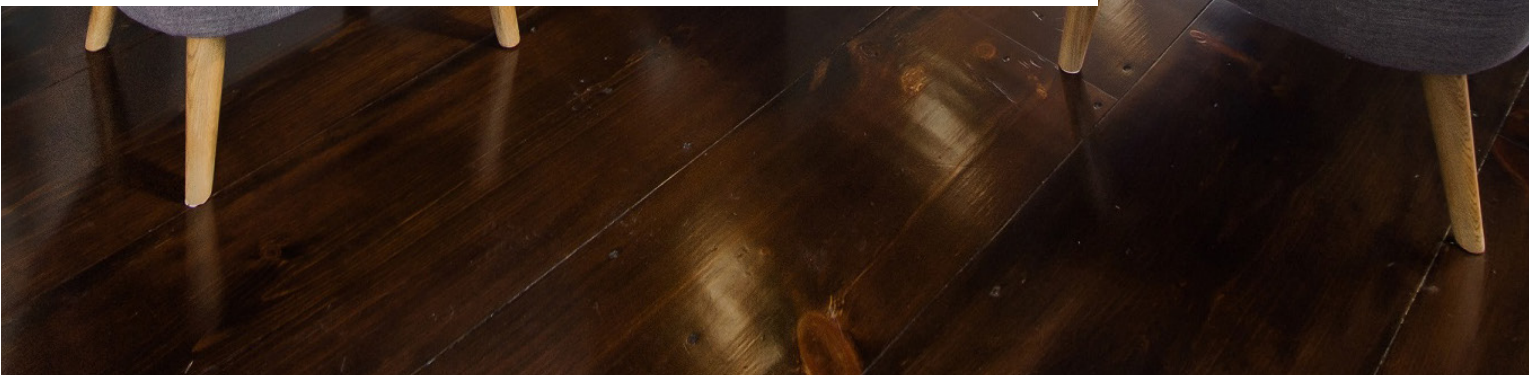

## When the Emphasis Is on Looks, RAUVISIO Crystal Is the Choice

At ESANA Plastic Surgery Center and MedSpa in New Haven, Connecticut, physicians Deborah Pan and Javier Davila provide sophisticated aesthetic care, helping patients enhance and maintain a natural youthful beauty. Their service is all about appearance, so it was not surprising when the physicians decided to open a second facility in Guilford, Connecticut, in 2017, the look and feel of the new center was given high importance.