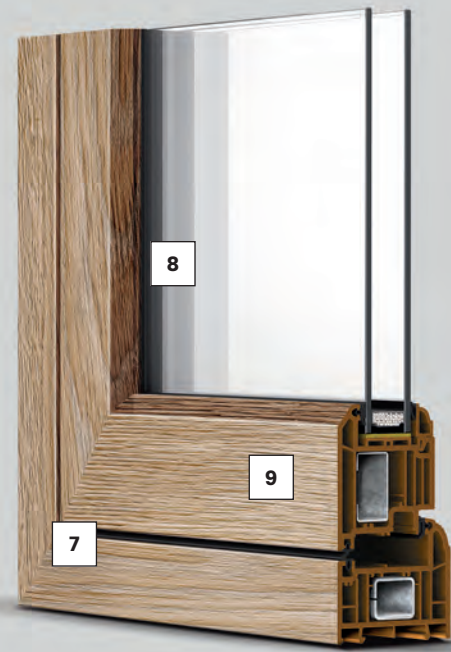

### Full mechanical joint

The full mechanical joint is the most realistic timber flush fit window appearance for ultimate authenticity.

Inside

Outside

### Fully-welded joint

The fully-welded joint is the same as a standard casement window offering the most cost effective option.

Inside

Outside

- 1 28mm glazing as standard with option for triple glazing
- 2 Traditional low level sculptured bead
- 3 Integral low level gasket
- 4 Eurogroove in same position as TOTAL70 ensures no specialist gearing required
- 5 Choice of frame depths: 52mm, 62mm, 72mm

- 6 Choice of frame styles: sculptured or chamfered
- 7 Three Jointing Options: Full mechanical joint, fully-welded joint, Mechanical/Weld joint (MechWeld)
- 8 External chamfer detail for smoother sightlines
- 9 Choice of sash depths: 63mm or a deep bottom rail at 82mm