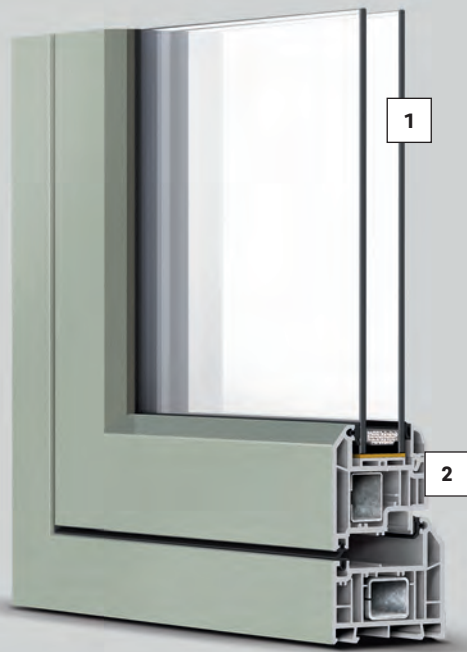

A window with style and sophistication at its heart

The Rio flush fit window is a realistic alternative to traditional timber windows. Turner Oak makes a real impact with the option of three jointing methods, adding a quality finish to the exterior of a traditional building:

Full mechanical joint

The full mechanical joint is the most realistic timber flush fit window appearance for ultimate authenticity.

Fully-welded joint

The fully-welded joint is the same as a standard casement window offering the most cost effective option.