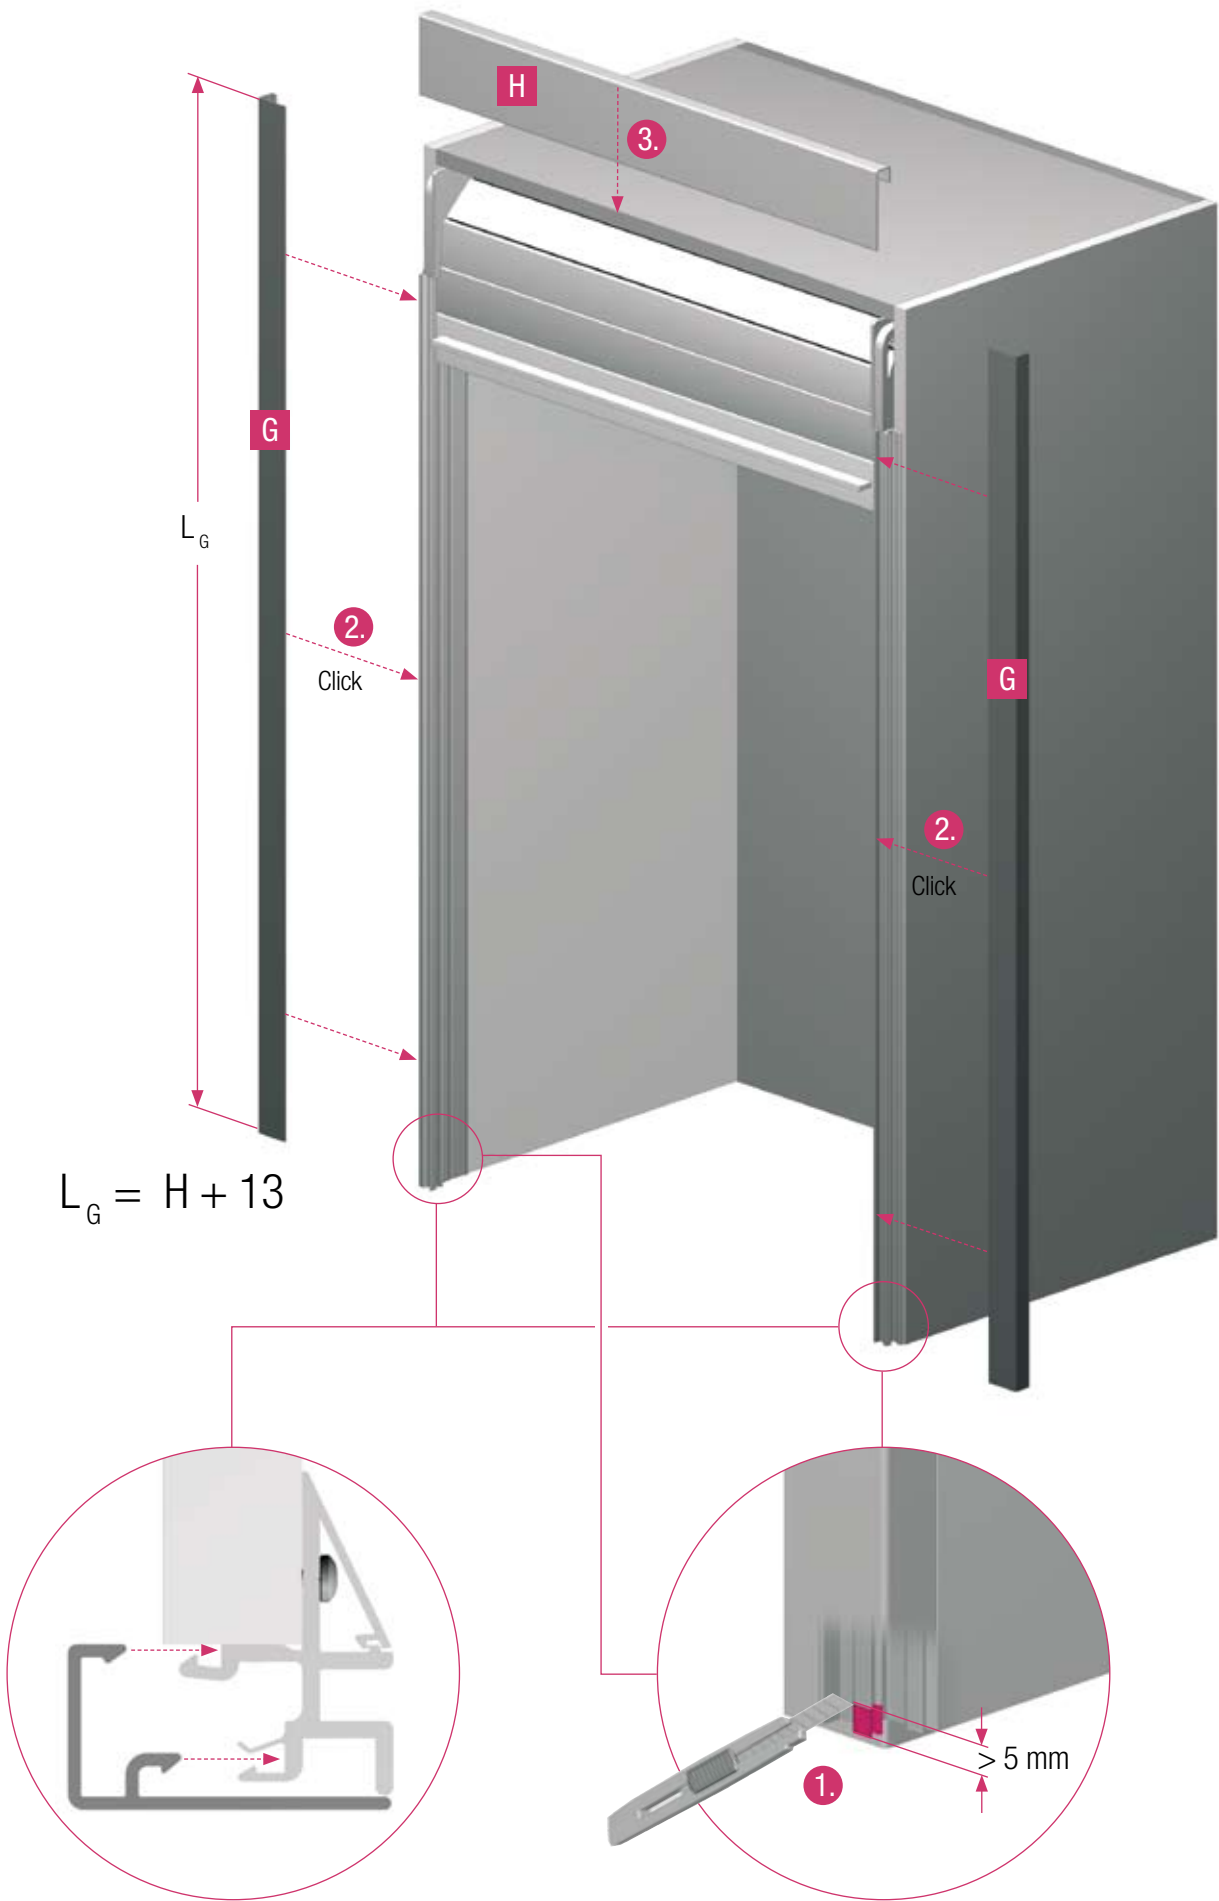

## RAUVOLET 50 & MORE

$$L_{CA1/CA2} = H - 90$$

$$Z = D - 1$$

$$L_G = H + 13$$

2.  
Click

2.  
Click

1.

$> 5 \text{ mm}$