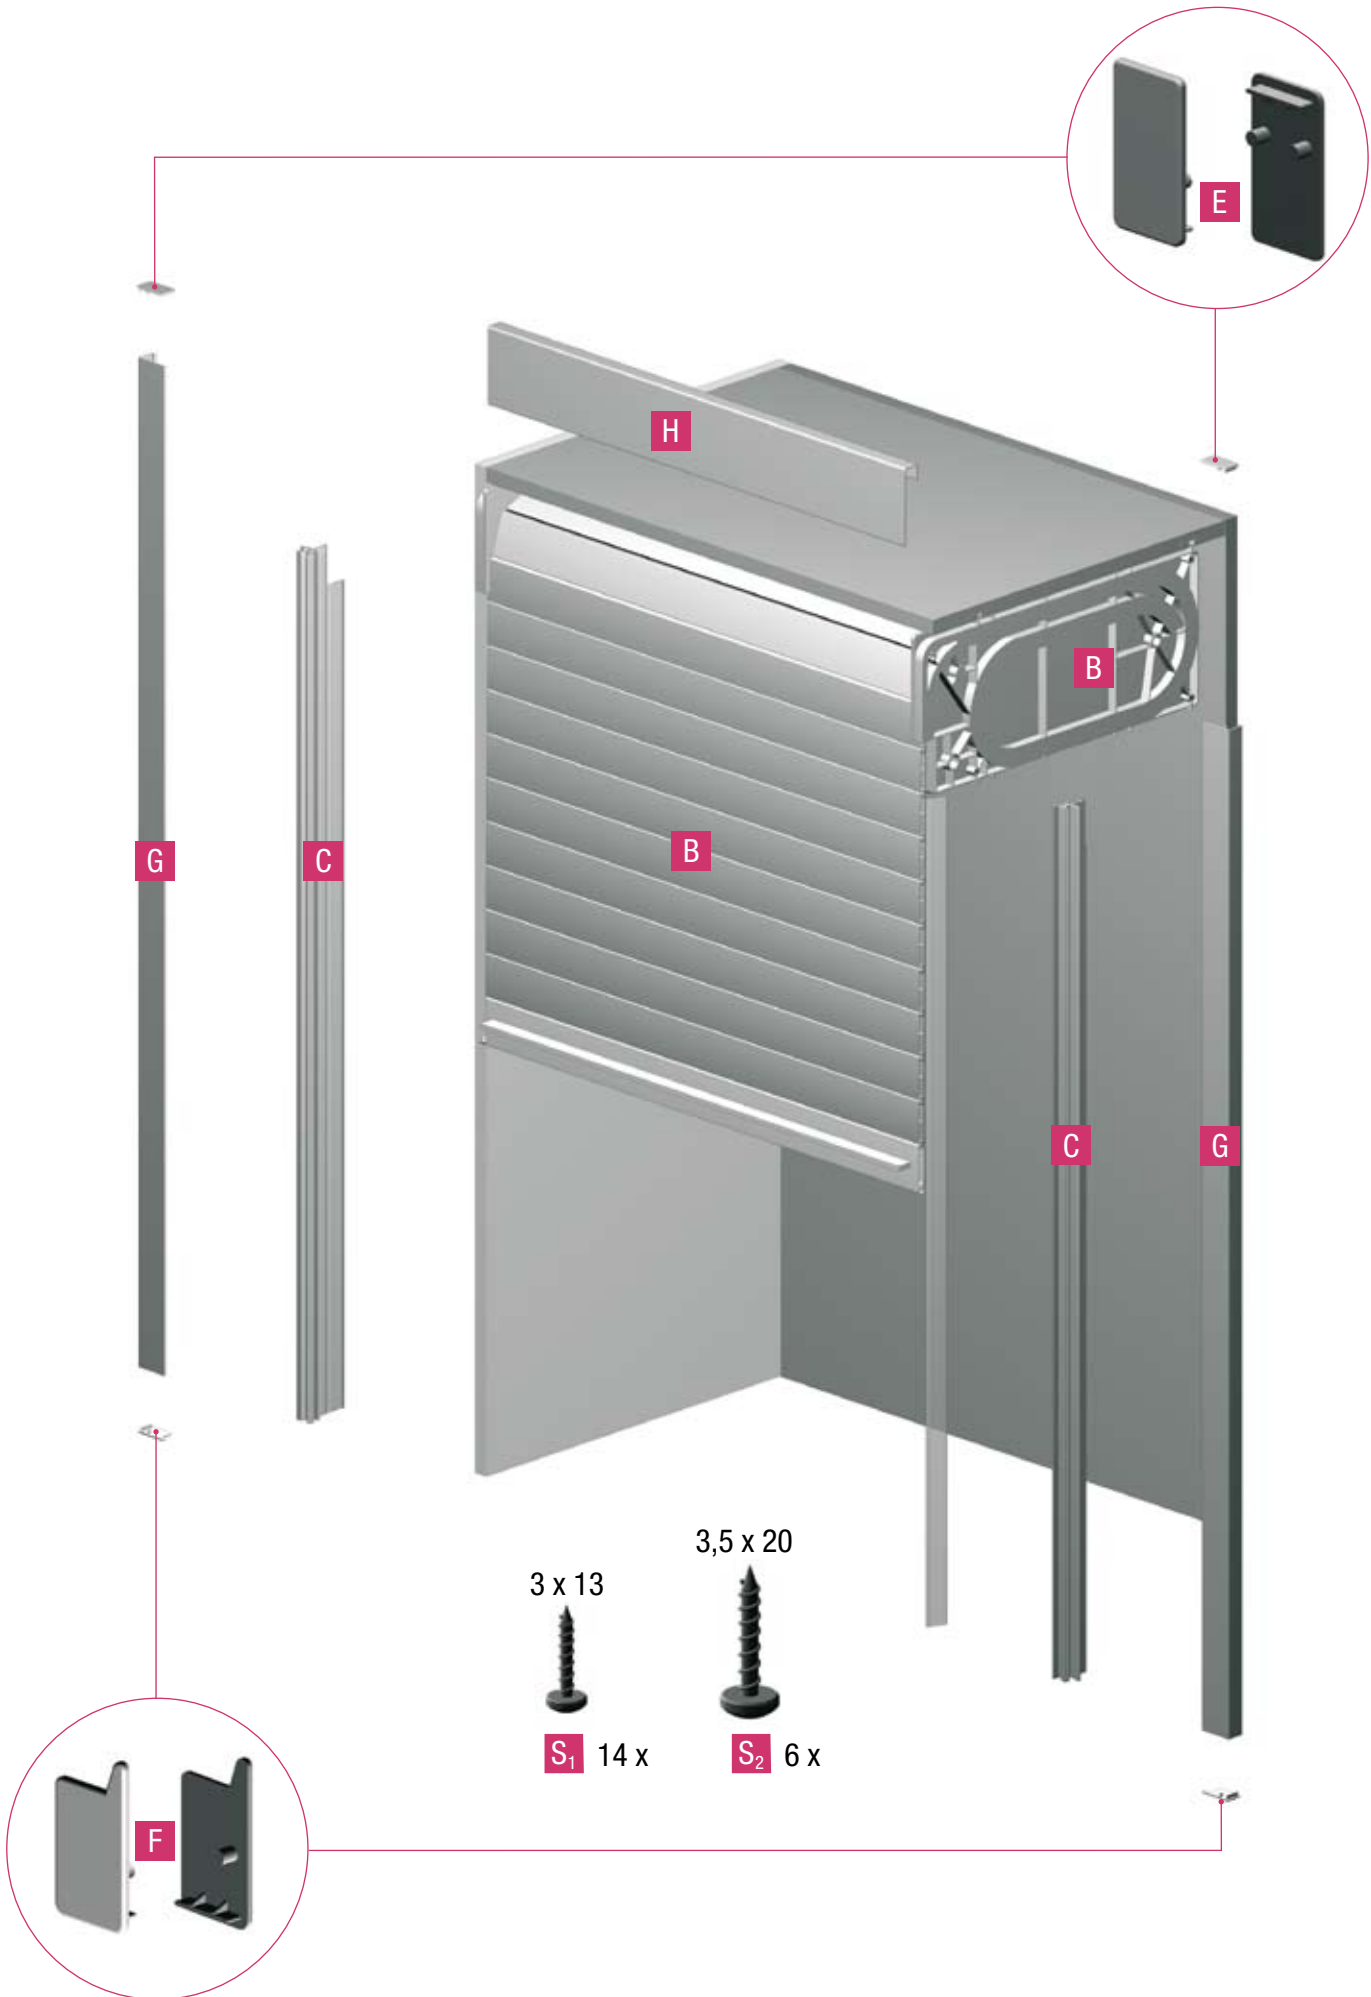

## RAUVOLET 50 & MORE

$$L_{CA1/CA2} = H - 90$$

$$Z = D - 1$$

$$L_G = H + 13$$

2.  
Click

2.  
Click

1.

$> 5 \text{ mm}$