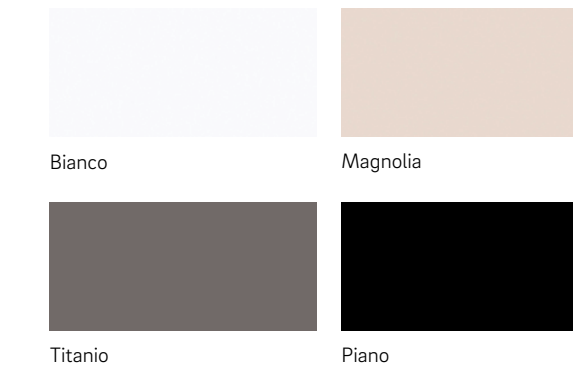

Needs to be a specific colour? RAUVOLET crystal-line offers the ideal solution. With the vario option we can create a customised colour match for you, even for small order quantities – for surfaces and tambour doors.

RAUVOLET crystal-line complete

A strong mix for modern interior design, whether it is used in kitchens, living rooms or even shop fittings.

Product range

Colours available directly ex stock:

i
All current RAUVISIO crystal solid colours are available as non-standard. Custom colour matching (solid) possible via the vario option.