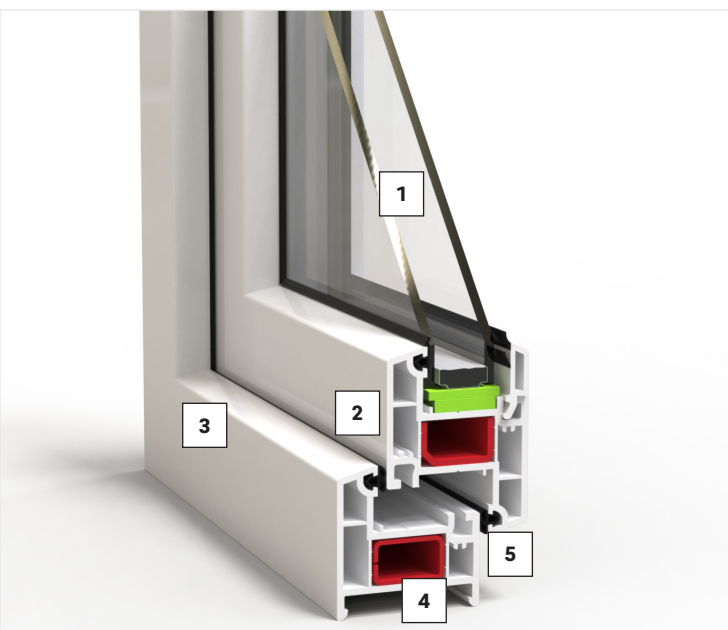

Engineering progress
Enhancing lives

Exelis 1030 System

With the Exelis 1030 system, casement, awning and fixed configurations are possible. This design is the perfect solution for renovations and new construction. This system is available in white, beige and clay or can be laminated with solid colors or wood-grain foils.

- 1 Up to 26 mm glazing capacity**
Provides excellent acoustic and thermal properties
- 2 Dual compression seals**
Create a tight seal against sound, air and water infiltration
- 3 Welded frame and sash corners**
Provide structural durability and reduced air, dust and water infiltration
- 4 50 mm frame depth**
Allows installation in both new and retrofit projects
- 5 Large chambers**
Allows insertion of steel reinforcements for large openings