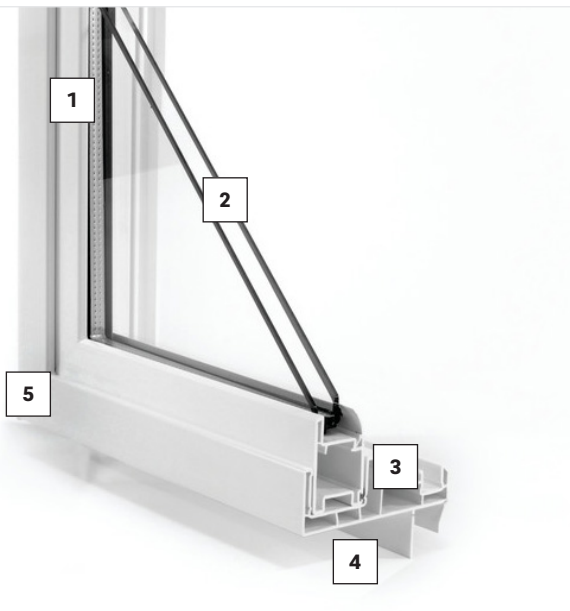

Engineering progress
Enhancing lives

Exelis 2090 System

The Exelis 2090 sliding patio door is customizable and versatile, with configurations for new construction and replacement in residential applications. The system is offered in white or beige and clay upon request.

1 Reversible sashes

Either an X-0 or 0-X can be produced from a single unit

2 19 or 22mm glazing capabilities

Provide excellent acoustical and energy performance properties exceeding Energy Star range with single or double glass capacities

3 Sash accepts aluminum reinforcement

Allows for big openings and excellent structural ratings

4 141 mm frame depth

Provides flexibility for new construction and replacement projects

5 Versatile frame

Standard frame and integral J fin frame