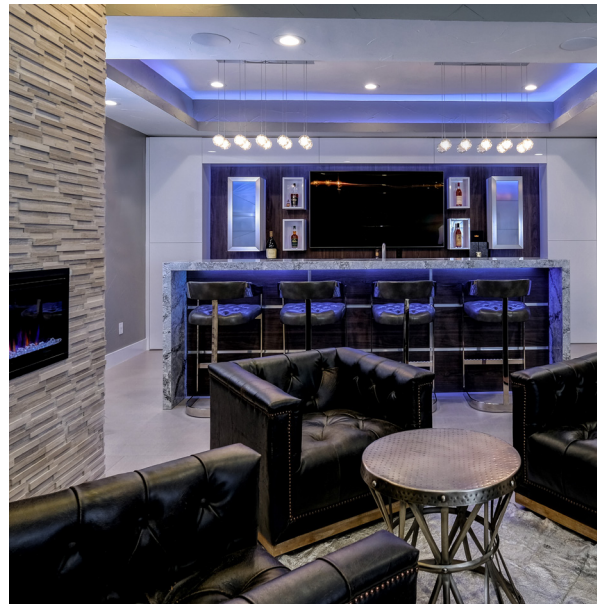

Long has since incorporated the REHAU products into other home remodeling projects. A regular collaborator with Wehner, Long is grateful that the cabinetmaker introduced her to the REHAU product lines for Swann's kitchen remodel. "The cabinets are what the whole kitchen is about. Without Shelley and the REHAU product, we would still be standing there trying to determine what to do. It fit perfect for the look we were after."

"I like a minimalist, sleek look, and I find hardware can be obtrusive, particularly when a lot of storage is needed," Swann explains. "I also wanted a matte finish to avoid an IKEA-look, but needed to stay very clean. I wanted a door that was solid and would hold up to scratches without touching them up. These have been great."

Clark says the REHAU surfaces were ideal for his basement bar as well. The high-gloss REHAU brilliant Bianco he used for his cabinet doors replaced wood-finish doors that were in constant need of refinishing to cover scratches and nicks.

RAUVISIO terra East Elm, which is used for panel sides and as the backsplash that spans the full length of the back wall, introduces a nice contrast to the white cabinets. LED lights were built into the cabinets for glamorous illumination of Clark's collectible bourbons.

"As I've gotten older, I've transitioned to drinking bourbon and whiskey. This is the best addition you can bring to cabinets like these. It's amazing."