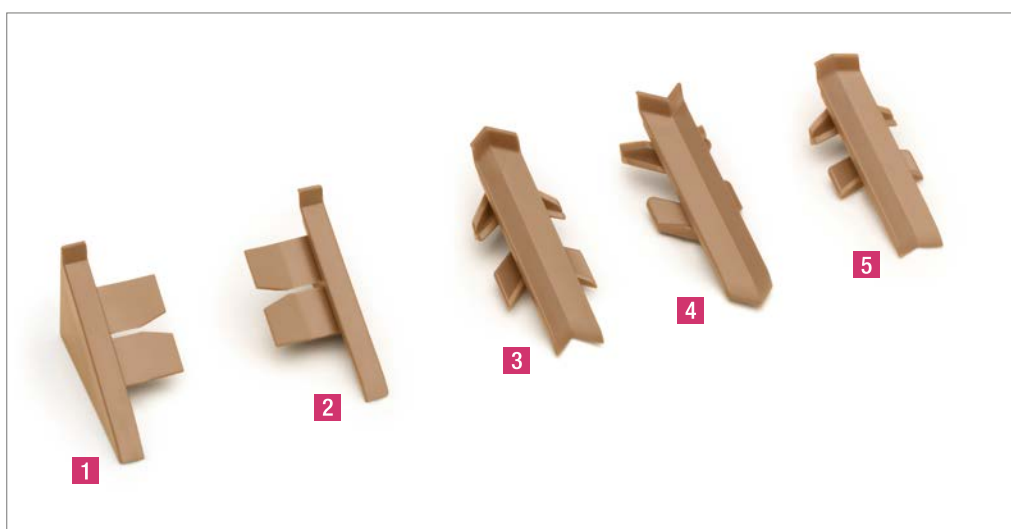

between the worktop and the wall seal system with a continuous surface effect.

The tried and tested REHAU technology packed into a new design - an invisible, bottom sealing lip ensures that the wall seal visually fuses together with the worktop and is still as waterproof as the other tried and tested REHAU wall seal profiles.

The innovative REHAU seal does not only set highlights in terms of its function but also provides a completely new design dimension in the kitchen. The profiles can be matched to virtually all worktop decors with the REHAU decoration technology.

Delicate, low-key fittings are further, high-quality components and perfectly fit into the product range coordination guide. This lends your kitchen a uniform appearance.

RAUWALON SYSTEM LINE 2

PRODUCT RANGE

The RAUWALON wall seal system sets standards in terms of design, processing and decoration.

The wall seal profiles can be matched to virtually all worktop decors with the REHAU printing technology.

The RAUWALON system line 2 is available in our current foil range of over 800 different decorative designs like all other profile geometries.