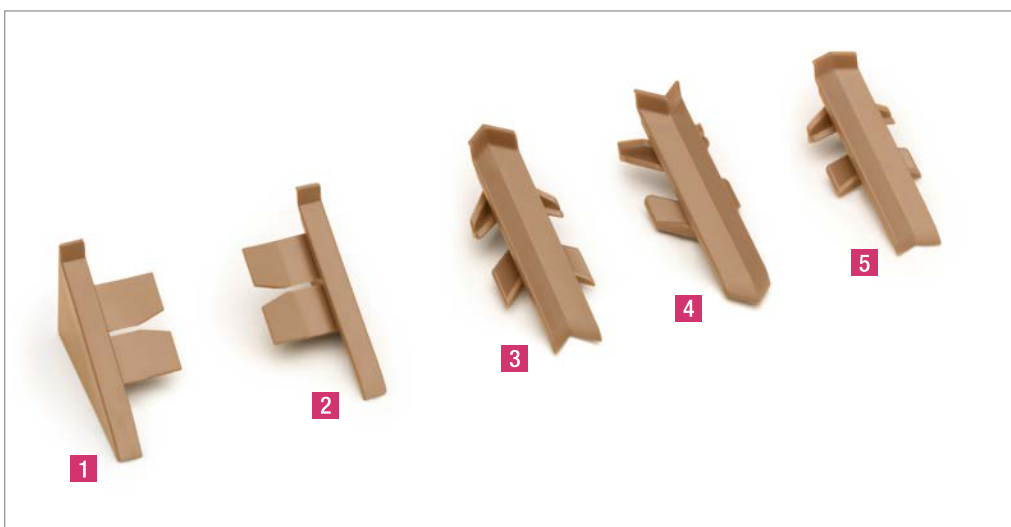

between the worktop and the wall seal system with a continuous surface effect.

The tried and tested REHAU technology packed into a new design - an invisible, bottom sealing lip ensures that the wall seal visually fuses together with the worktop and is still as waterproof as the other tried and tested REHAU wall seal profiles.

The innovative REHAU seal does not only set highlights in terms of its function but also provides a completely new design dimension in the kitchen. The profiles can be matched to virtually all worktop decors with the REHAU decoration technology.

Delicate, low-key fittings are further, high-quality components and perfectly fit into the product range coordination guide. This lends your kitchen a uniform appearance.

RAUWALON SYSTEM LINE 2

PRODUCT RANGE

The RAUWALON wall seal system sets standards in terms of design, processing and decoration.

The wall seal profiles can be matched to virtually all worktop decors with the REHAU printing technology.

The RAUWALON system line 2 is available in our current foil range of over 800 different decorative designs like all other profile geometries.