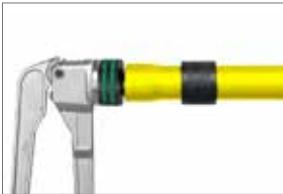

ONE TOOL

Auto and manual

State of the art

Compression tools

With over 20 years experience in more than 40 countries REHAU has tailored its compression tools to meet the needs of the modern plumber. Lightweight, compact and powerful you can rely on REHAU's RAUTOOL range to get the job done.