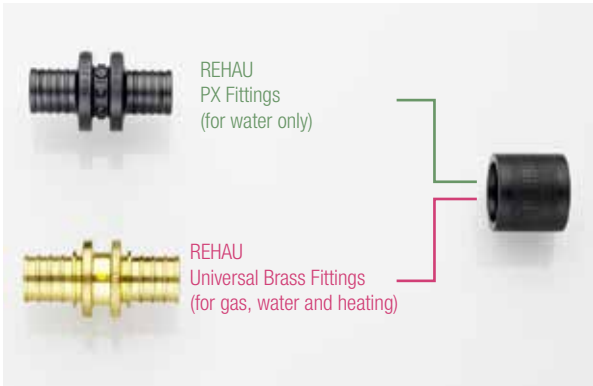

NEA Room thermostat

Up to 30%
Energy savings

RAUTITAN – HEATING

Fast, secure connection of radiators

Radiator Connection Tails

- Stainless steel body
- Connect to RAUTITAN stabil or pink
- no more welding, brazing or chrome plating
- bend to suit installation

ONE TOOL

Auto and manual

State of the art

Compression tools

With over 20 years experience in more than 40 countries REHAU has tailored its compression tools to meet the needs of the modern plumber. Lightweight, compact and powerful you can rely on REHAU's RAUTOOL range to get the job done.

ONE SLEEVE

Water. Gas. Heating

RAUTITAN

RAUTITAN is a comprehensive system for internal hot & cold water services, gas services and hydronic heating systems, including PE-Xa pipe, multi-layer (PEX-Al-PE) pipe, compression sleeve fitting system and a range of professional installation tools.

The No. 1 in New Zealand.

One Sleeve.

The one and only reversible compression sleeve.

PX Polymer sleeve is the ultimate in compression technology. Manufactured using state of the art robotics technology under the strictest quality measures. Reversible for fast installation without mistakes. Extreme toughness and chemical resistance for the ultimate security.