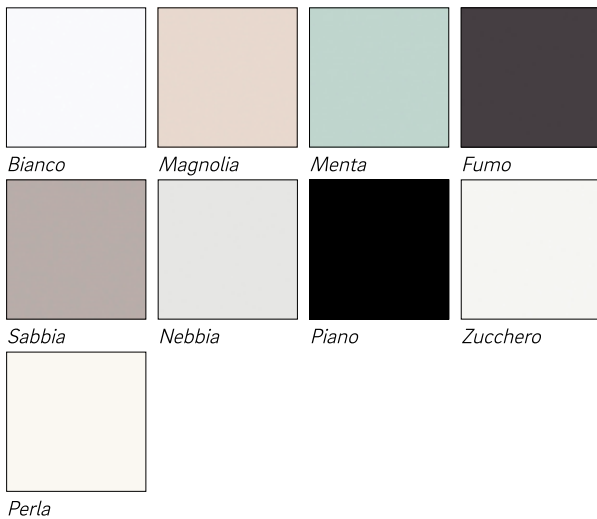

Cupboard doors from REHAU Cut & edged for your convenience

REHAU offers a large selection of **ready to install cupboard doors** for modern living spaces. By offering pre-fabricated doors, we are making it easier for kitchen and BIC manufacturers to meet the growing demand for modern design at a competitive price.

RAUVISIO CRYSTAL is a polymer **glass** surface laminated onto a board. The doors are edged with matching REHAU edgeband to ensure consistent colour and quality.

Choose from a wide colour range, available in high-gloss or matt.

Place your order now!

Log onto www.rehau.co.za for the online configurator. Your order will be delivered to you within 10 working days after receipt of your official order. The doors will be cut and edged. Please pod for your hinges. No hardware is included.

10 x more break resistant

Easy to process

Light weight

Scratch resistant

Matching edgeband

Easy to clean

No warping

Any quantity