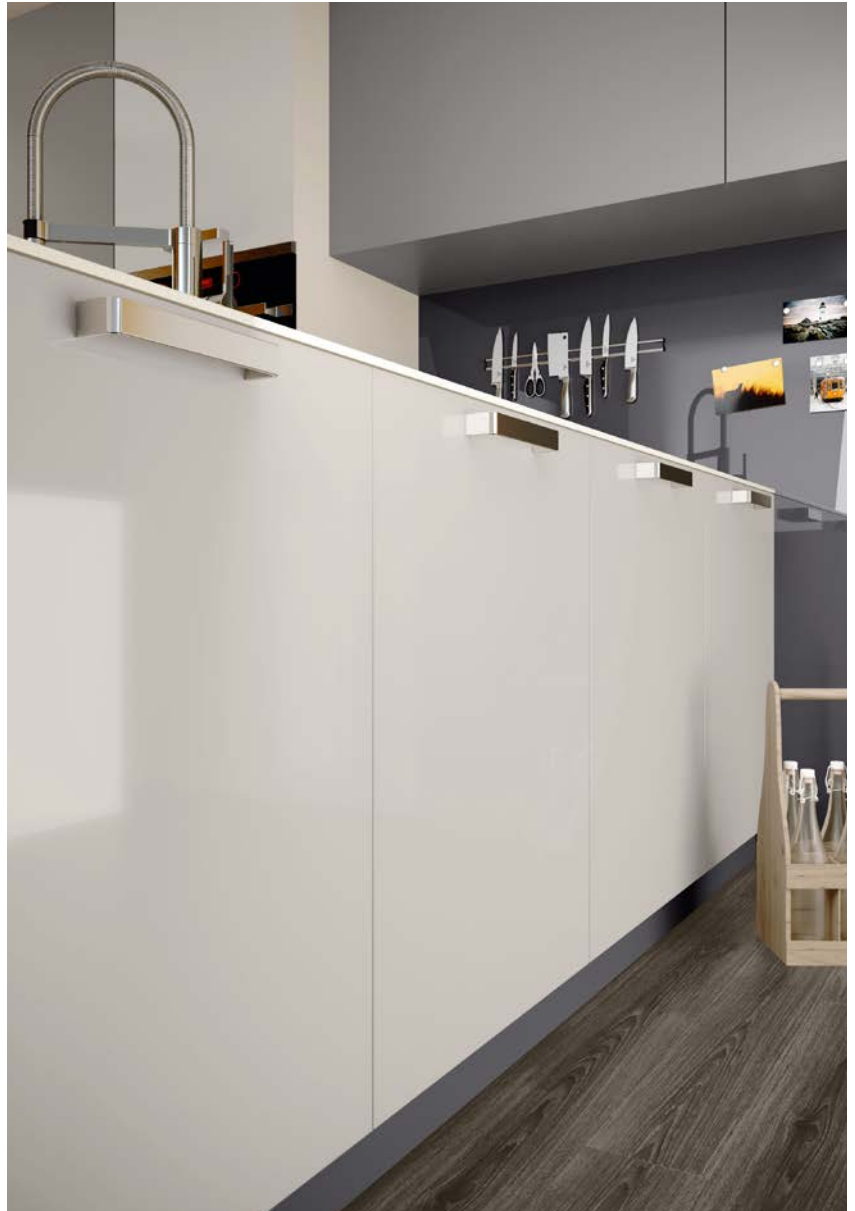

RAUVISIO fino

RAUVISIO fino from REHAU offers a cost-effective and at the same time, high-quality alternative to lacquered components. The lacquered laminate is used as a vertical front panel for high-gloss and matt surfaces alike.

Entering the world
of lacquers