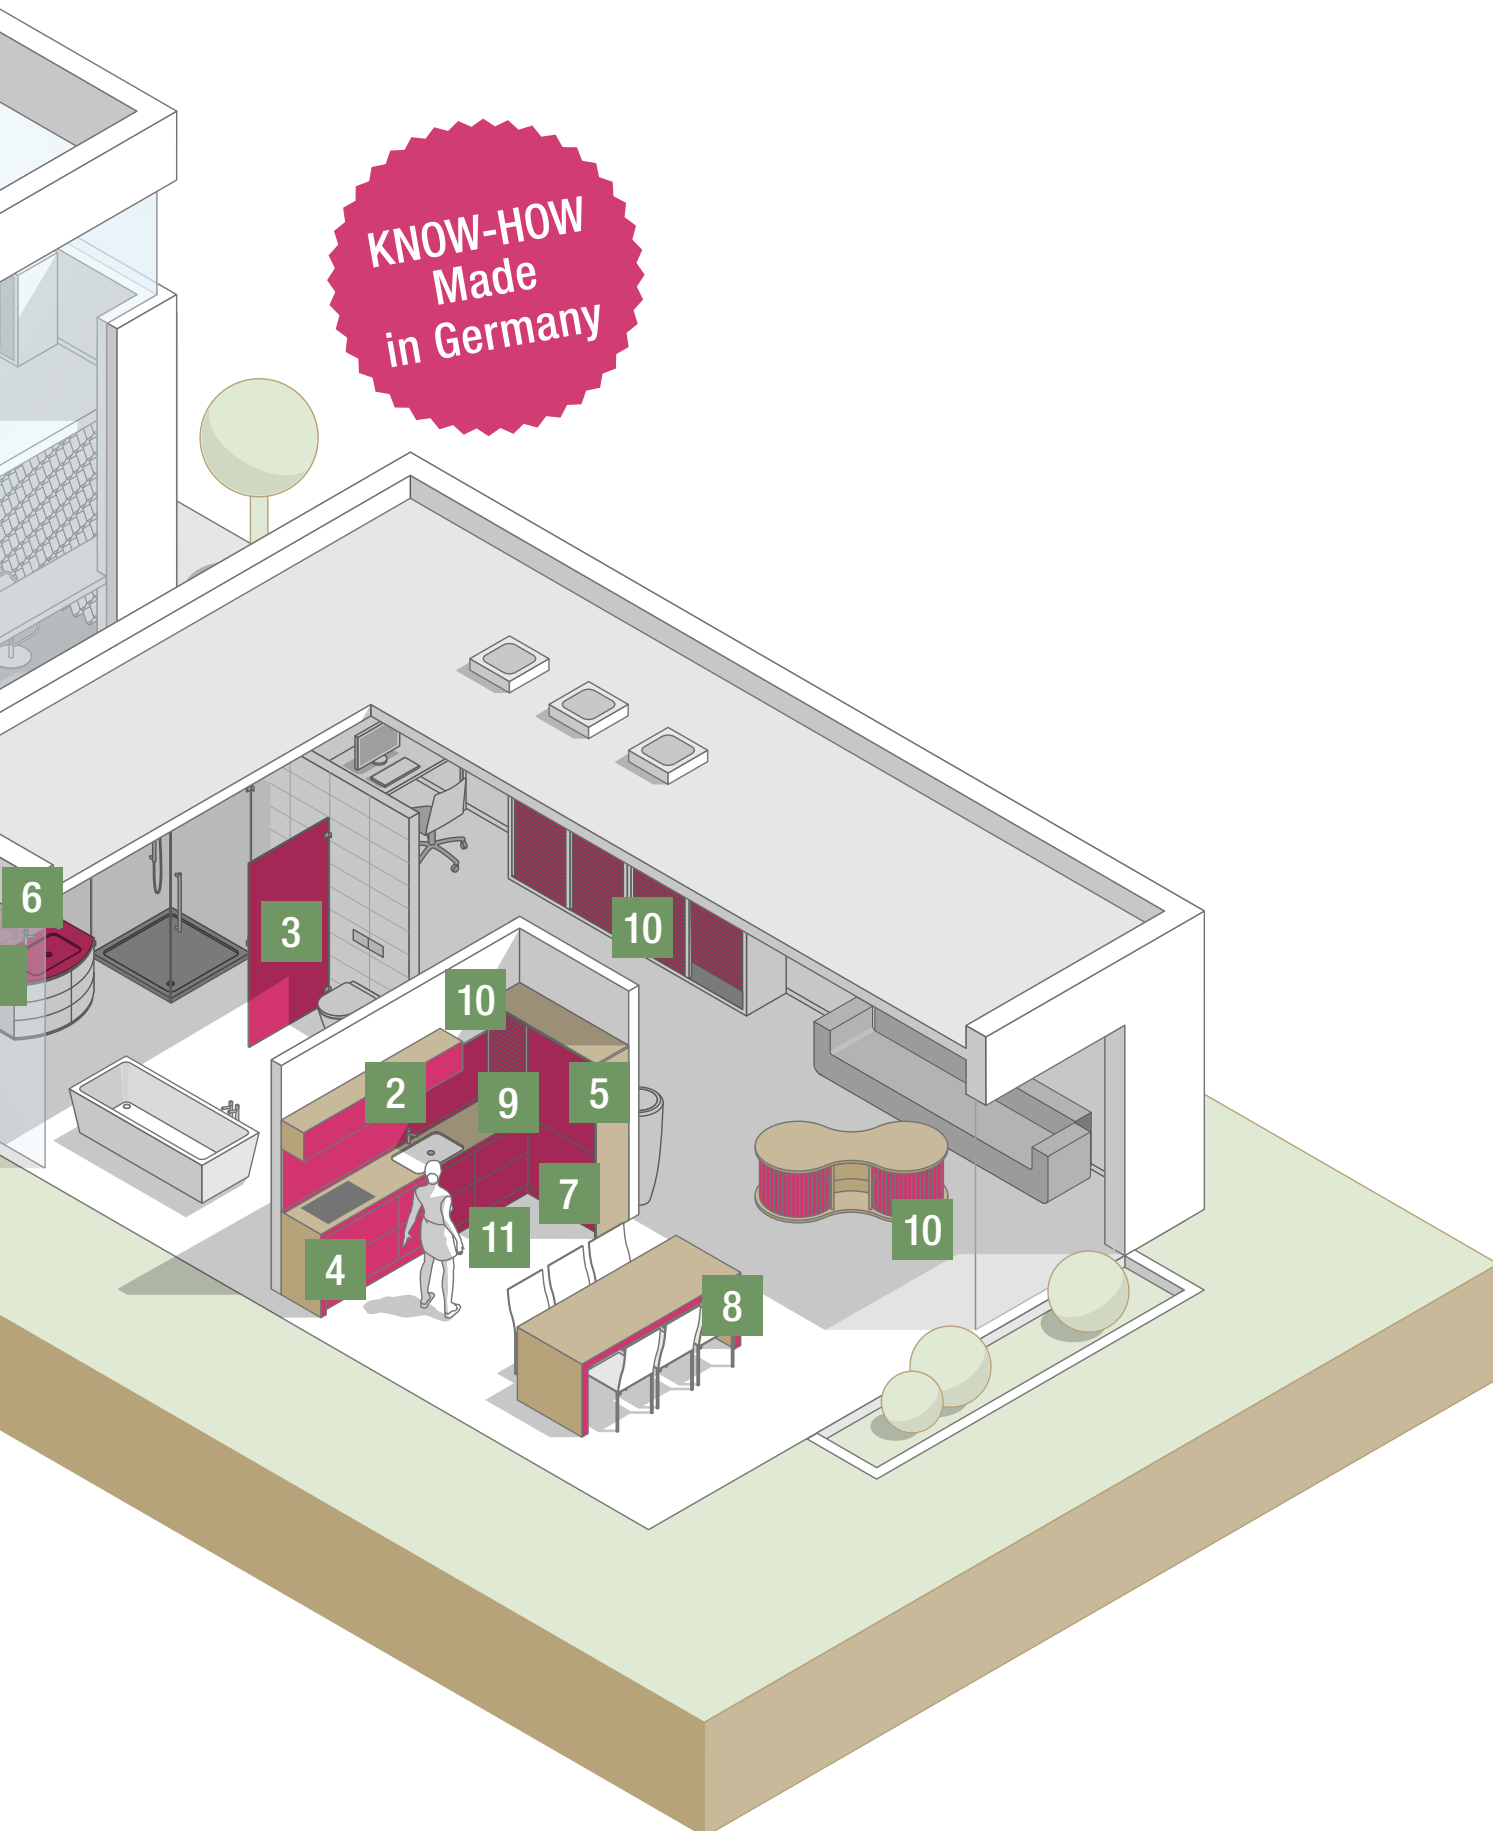

8

**THE BEST OF EVERYTHING.
FROM ONE SOURCE.**

Can be supplied
from 1 m

THE REHAU INTERIOR DESIGN SYSTEM

The complete solution for projects of all sizes

KNOW-HOW
Made
in Germany

RAUWALON wall seal systems

9