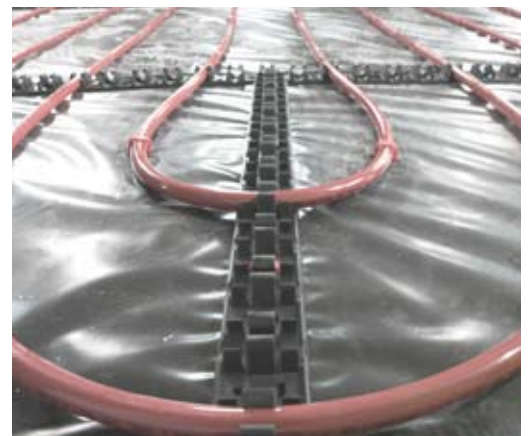

REHAU UNDERFLOOR HEATING SYSTEMS

RINGWAYS FORD, LEEDS - RAUFIX SYSTEM

REHAU underfloor heating has been installed in the new high profile Ringways Ford dealership in Leeds.

The 800m² premises features REHAU's universal PEX-a pipe laid throughout using the RAUFIX method on Kingspan TF70 25mm insulation with a fully weather compensated gas fired condensing boiler providing the heat source.

The Ringways group which owns the retail and commercial vehicle dealership selected underfloor heating in conjunction with the M&E contractors Robinsons Rocool. They wanted a heating solution which would provide warmth for the staff and customers of the new premises but which wouldn't have a negative impact on the aesthetics of the building's design.

They also wanted a system which would be cost effective to run and not waste energy heating the high empty roof space.

Robinsons Rocool recommended the REHAU underfloor heating system in particular because of its reputation for quality and its ease of installation. It was installed in conjunction with REHAU's authorised partner 3D Underfloor Heating.

Ringways is delighted with the installation and has expressed enthusiasm both for the running costs of the system and the comfort levels which are being achieved.

REHAU UK Sales Offices

London
The Building Centre
26 Store Street
London
Wc1E 7BT

Slough
Unit J & K
Langley Business Centre
Station Road
Langley, Slough
SL3 8DS

Manchester
Brinell Drive
Irlam
Manchester
M44 5BL

Birmingham
Tameside Drive
Holford Way
Witton
Birmingham
B6 7AY

Glasgow
Phoenix House
Phoenix Crescent
Strathclyde Business
Park, Bellshill, North
Lanarkshire, ML4 3N

Dublin
9 St John's Court
Business Park
Swords Road
Santry
Dublin 9, Eire

Tel: 01989 762600
Fax: 01989 762601

Tel: 01753 588500
Fax: 01753 588501

Tel: 0161 7777 400
Fax: 0161 7777 401

Tel: 0121 344 2300
Fax: 0121 344 2301

Tel: 01698 503700
Fax: 01698 503701

Tel: 00353 (0) 1 8165020
Fax: 00353 (0) 1 8165021