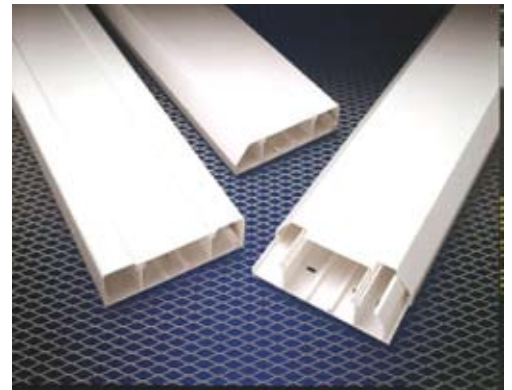

PROFILA 3 is a three-compartment modular perimeter system manufactured from PVC, which offers the choice of seven different profile design configurations. It's large cable capacity was ideal for the Innovation Centre installation as Category 6 cables not only carry more information faster than before, but are also physically bigger.