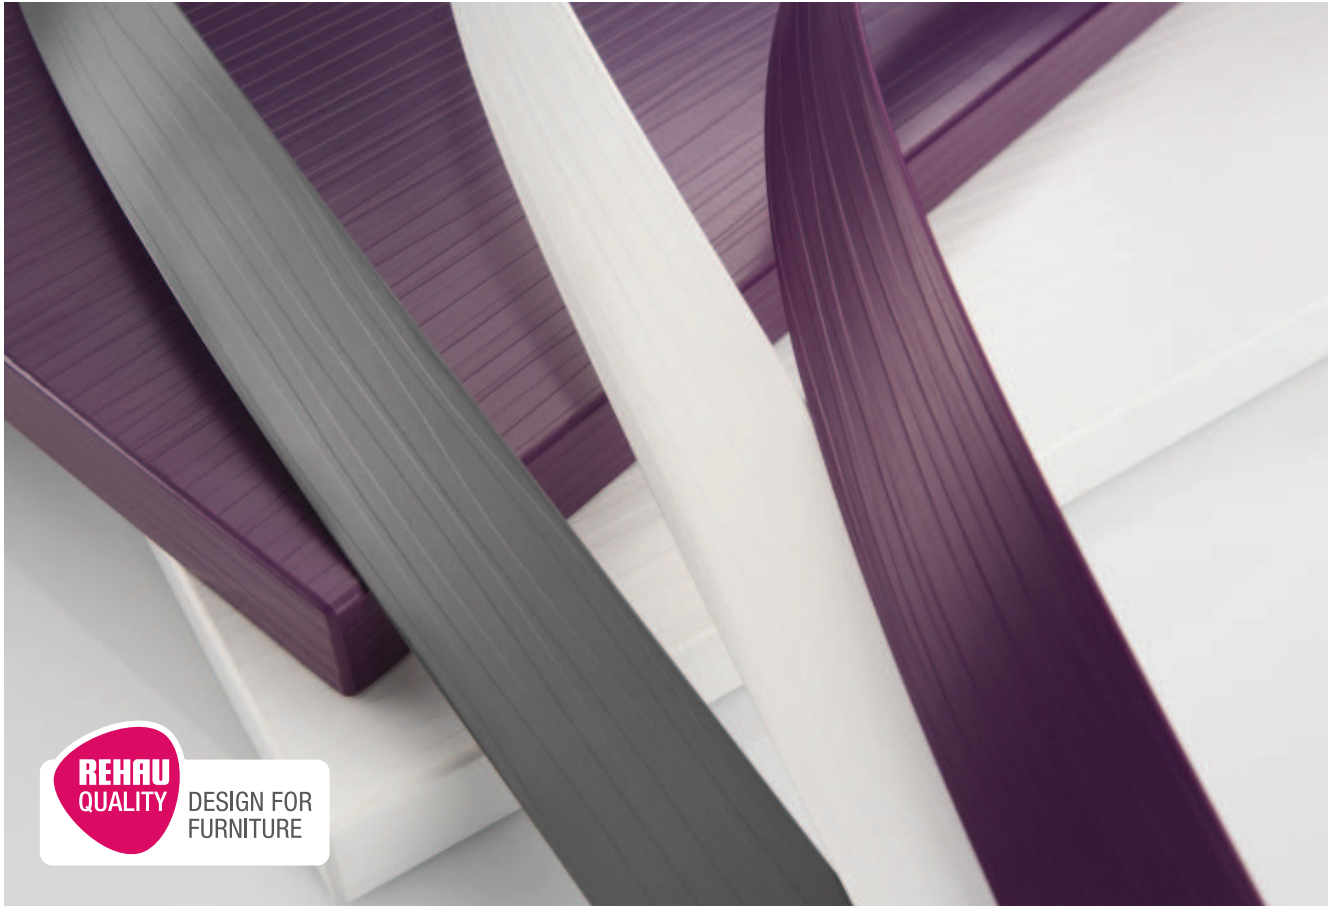

RAUKANTEX IMPRESSIONS

TEXTURED TO MAKE AN IMPRESSION

With the growing demand for an attractive, natural appearance, the surface feel of the edgeband is becoming increasingly important too. With the RAUKANTEX impressions range, REHAU offers a unique variety of innovative material and lacquer embossing which is modelled on the different textures found in nature. Distinctive surface structures and delicate lacquer combinations turn edgebands into an experience to thrill the senses.

ADVANTAGES:

- Deceptively real imitation of wooden structures (see and feel the difference)
- Always a consistent appearance from the edgeband even when chamfered

MATERIAL: ABS
EMBOSS: 117 (Sculpted)
LACQUER TYPE: None
DIMENSION: 23 x 1,3 mm
AVAILABILITY: From 100 meters

V1750 Dark grey

17780 Blue

77284 Dark brown

76490 Black